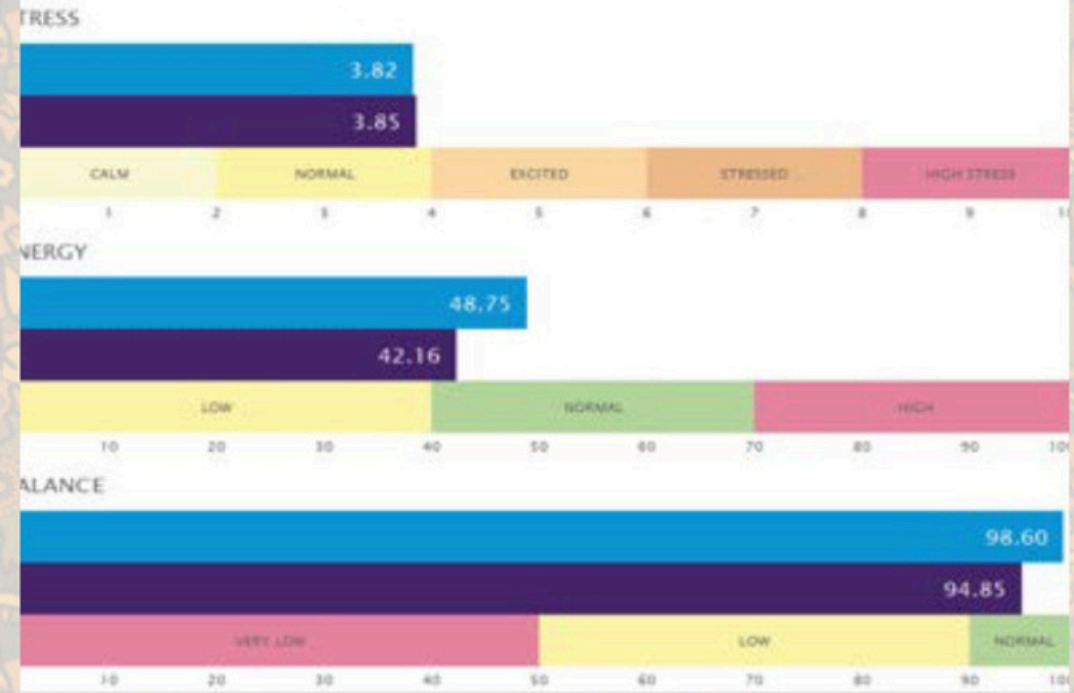

BRINGING BIOFREQUENCY BASED TECHNIQUES IN THE SPA

BRAND ENHANCEMENT FOR THE SPA

SERENE SPA

ALL - NATURAL INGREDIENTS

BIO FREQUENCY - BASED PRODUCTS

CHAKRA ALIGNMENT

Post + Pre - Chakra Alignment
Stability + Strength at Core level

Energy Scan Analysis - Violet "Pre" + Blue "Post"

Synopsis: Reduction in "Stress"; Energy "Increase"; Emotional - Physical Balance "Enhanced"

OUR PROPOSAL

KEY POINTS

THE SPA MENU INTEGRATED WITH THE EXISTING MENU CONSULTATIONS
BIO WELLNESS SCAN BY DR. S PUJAH WITH PRIOR APPOINTMENT
CUSTOMIZED AND PERSONALIZED BLEND MASSAGE MEMBERSHIP
PACKAGES RETAIL SHELF FOR THE PRODUCTS IN THE SPA OF BS