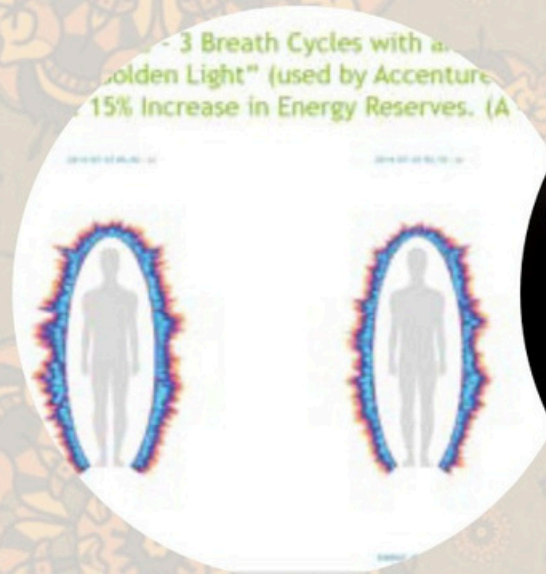

TRACING OUR DECADE LONG JOURNEY

BUSINESS PLAN

THROUGH GDV SCAN BASED THERAPY WE MEASURE PRE AND POST SCANS OF OUR CLIENTS, TO ENSURE OUR CLIENTS ARE WELL TREATED THROUGH OUR TECHNIQUES

CLIENTS FEEDBACK

WE HAVE DEVELOPED OUR OILS AFTER SEEKING EXTENSIVE FEEDBACK FROM OUR CLIENTS, REGARDING THE OUTCOME OF THE THERAPY

CUSTOMIZED SOLUTIONS

WE HAVE DEVISED BESPOKE CUSTOMIZED SOLUTIONS FOR HEALTH AND WELLNESS