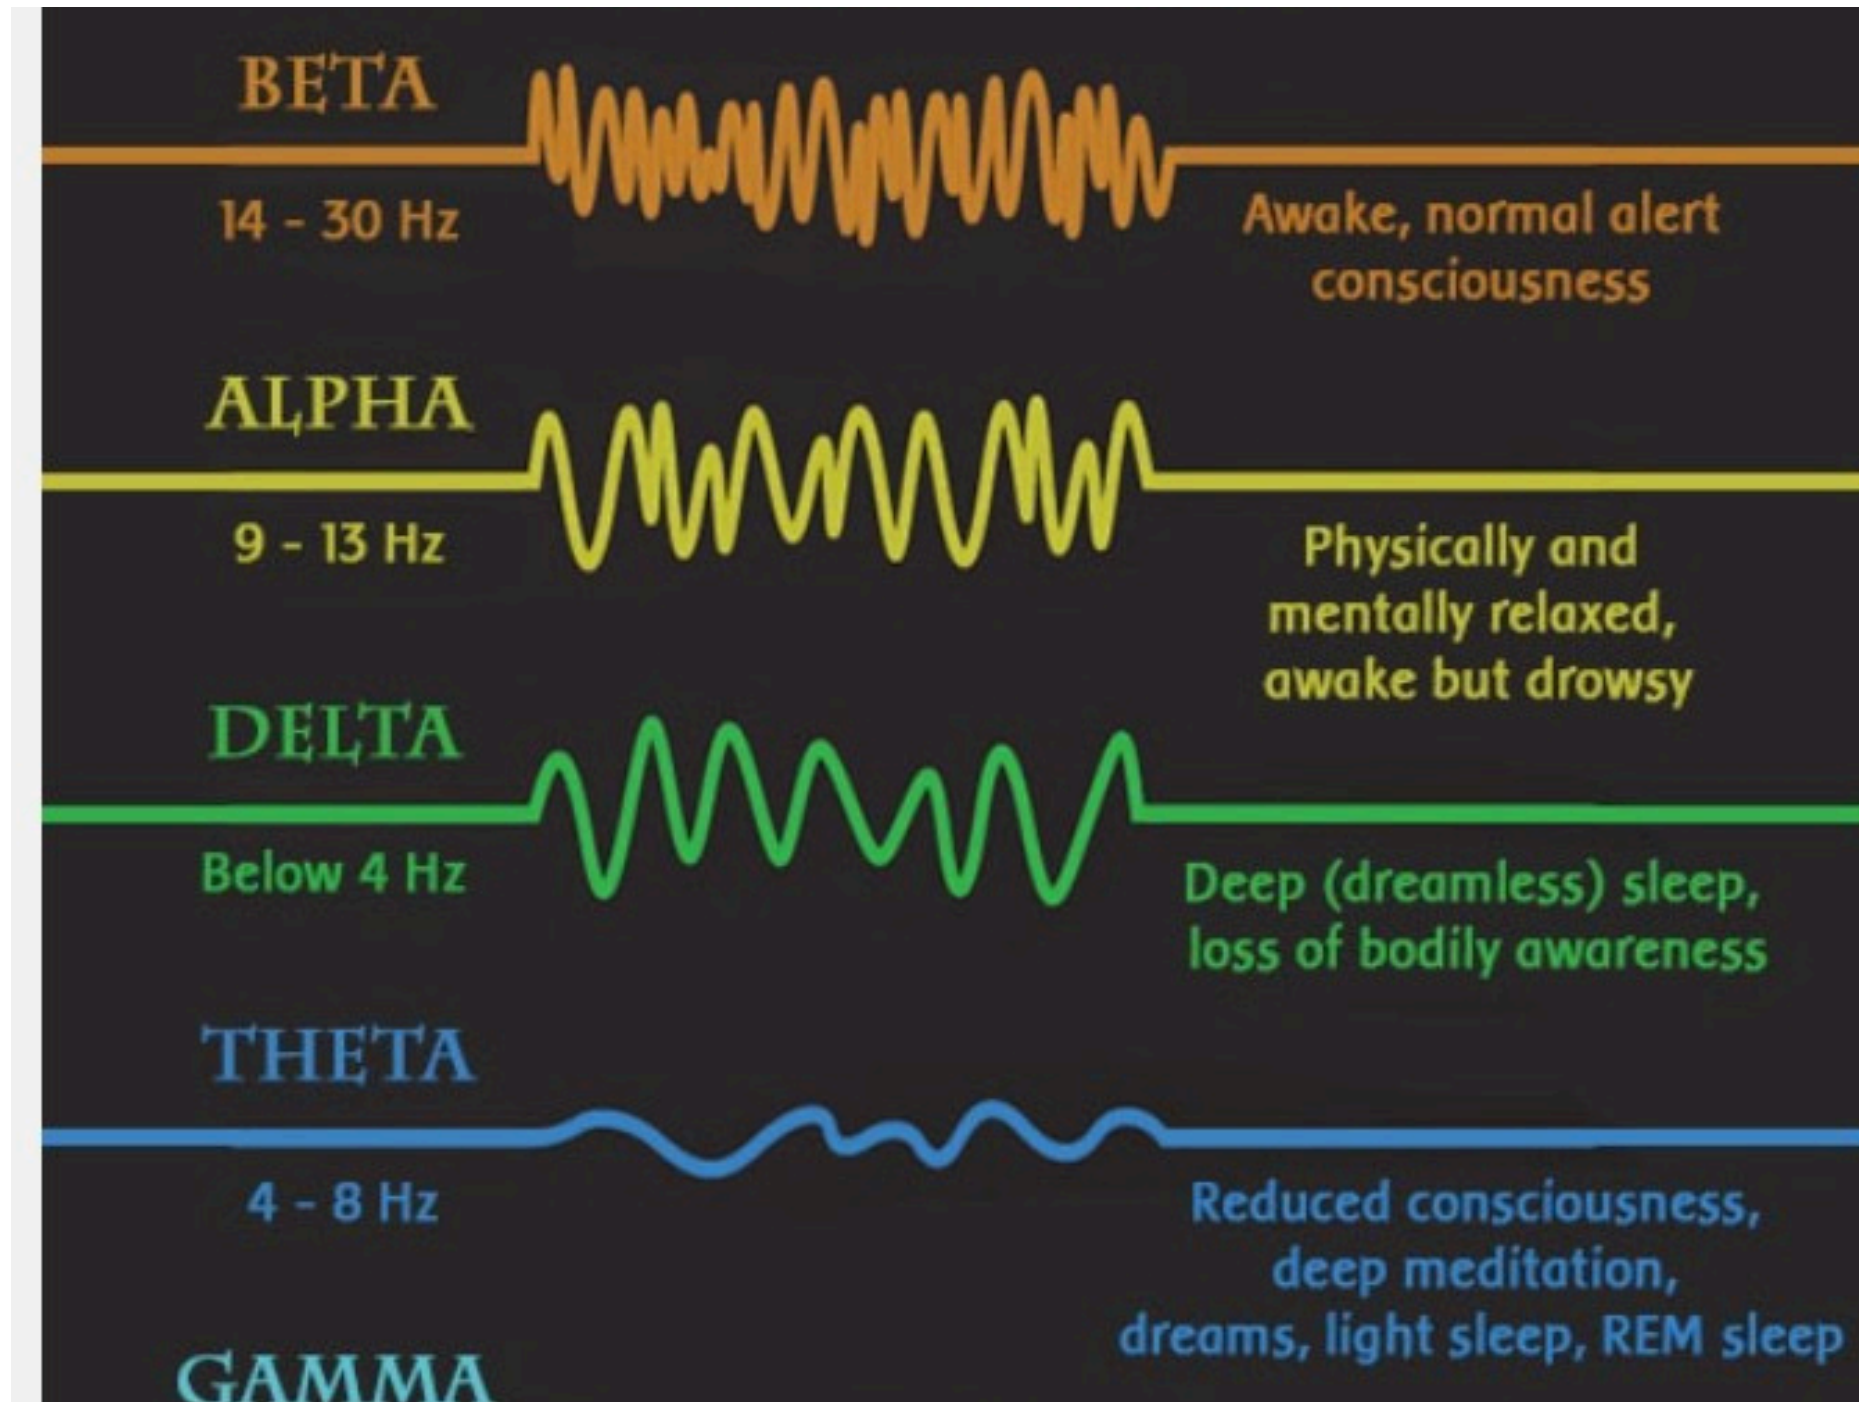

# CHAKRA SOLFEGGIO FREQUENCY

<u>Sphere/Color Octave</u>	<u>Dimension</u>	<u>Chakras</u>
CHAKRA 1 	D-1	Base
CHAKRA 2 	D-2	Sacral
CHAKRA 3 	D-3	Solar Plexus
CHAKRA 4 	D-4	Heart
CHAKRA 5 	D-5	Throat
CHAKRA 6 	D-6	Third Eye
CHAKRA 7 	D-7	Crown
CHAKRA 8 	D-8	Thymus ( Permanent Seed Atom)
CHAKRS 9 	D-9	Thalamus ( Medulla Oblangata)
CHAKRA 10 	D-10	Galactic -Soul Star (6" above head)
CHAKRA 11 	D-11	Galactic (18" above head)
CHAKRA 12	D-12	Earth Star - (6" below feet)
CHAKRA 13 	D-13	Earth - Christ 12D Shield(12" Below feet)
CHAKRA 14 	D-14	Universal -(36" above head)
CHAKRA 15 	D-15	Universal -(beneath Earth)

# BRAIN FREQUENCY