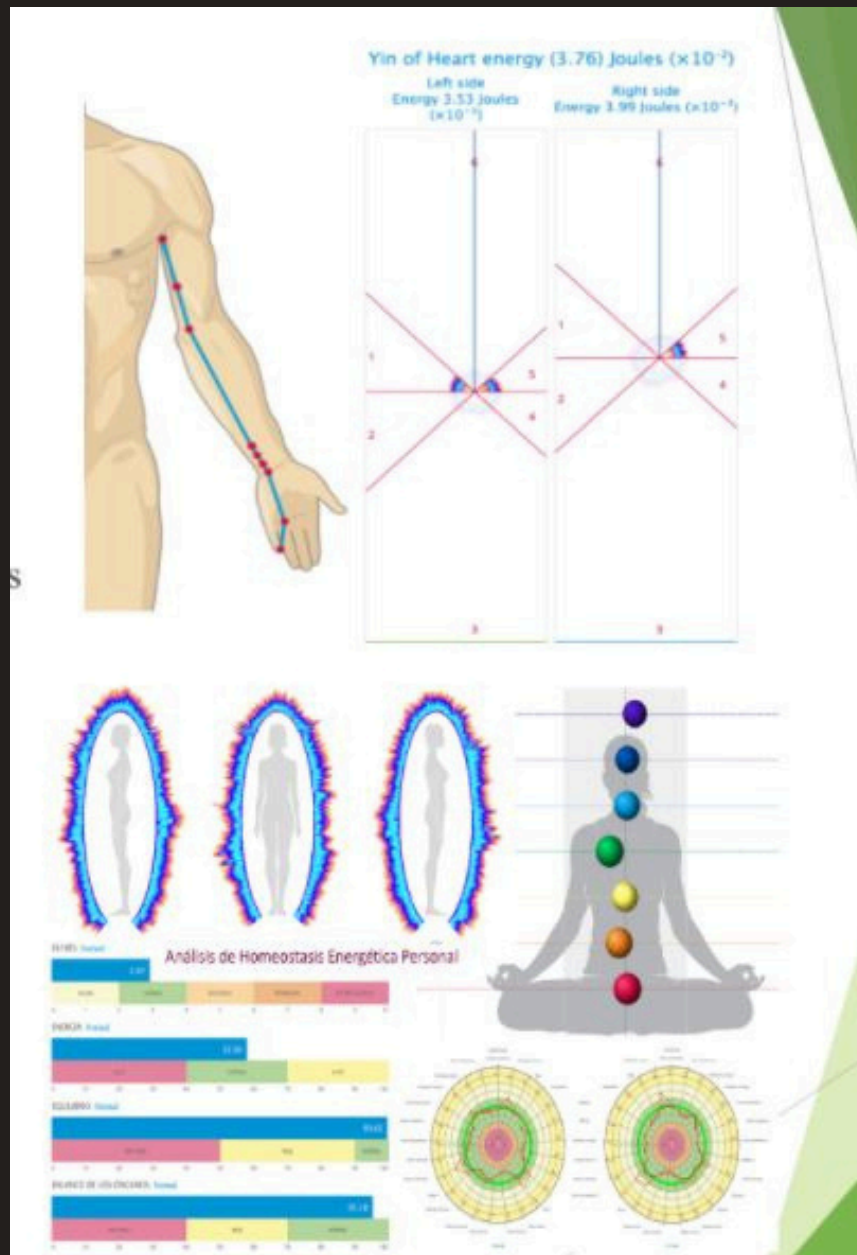

MEASURING FREQUENCIES