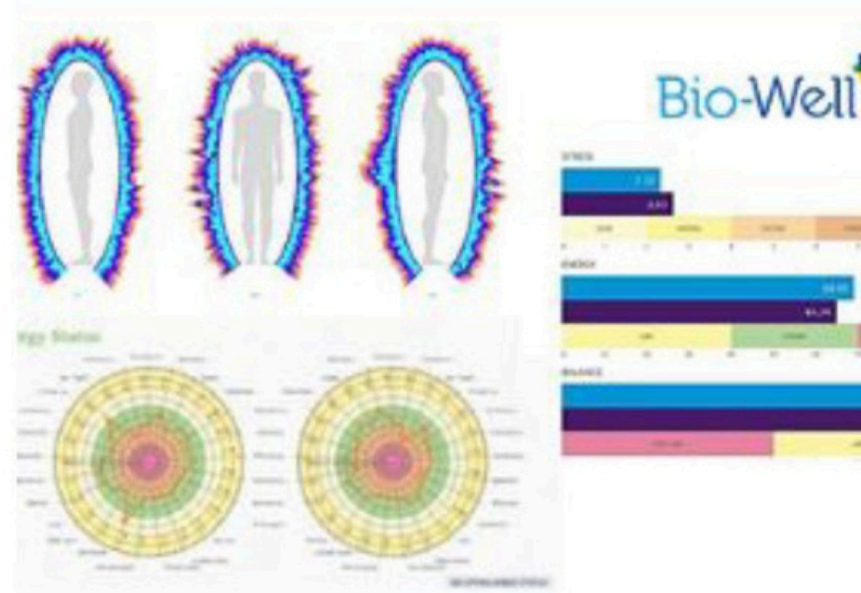

Balance 1 Studio

SIGNATURE WELLNESS SCAN

BIO CHAKRA SCAN

AURA CHAKRA RE BALANCING

AURA CHAKRA RE ENHANCING

AURA CHAKRA RE PURIFYING

GET ALIGNED TODAY

BOOK YOUR APPOINTMENT

✉ info@spujah.com

☎ +971 58 556 5111 | +971 56 259 0990

🌐 life-balance.ae | spujah.com | balance1studio.com

CHAKRAS MEASURE

MEASURE THE CHAKRAS AND CREATE INDIVIDUAL MEDITATIVE MUSIC TO HARMONIZE THE ENERGY FLOWS, WHICH AFFECT ALL ORGANS OF THE HUMAN BODY.

STRESS MEASURE

MEASURE LEVEL OF PERSON'S STRESS. FROM THIS INDICATOR DEPENDS THE DYNAMICS OF CHANGES IN THE STATE IN THE FUTURE.

ENERGY FIELD

MEASURE THE ENERGY FIELD OF A PERSON, WHICH REFLECTS ENERGETIC STATE, STATE OF MIND AND EMOTIONS, AND IN SOME CASES, SPIRITUAL STATUS.

ENERGY FIELD

MEASURE THE ENERGY FIELD OF A PERSON, WHICH REFLECTS ENERGETIC STATE, STATE OF MIND AND EMOTIONS, AND IN SOME CASES, SPIRITUAL STATUS.

ENVIRONMENTAL ANALYSIS

ENVIRONMENTAL ANALYSIS FOR A LONG TIME WITH SUBSEQUENT PROCESSING OF DATA.