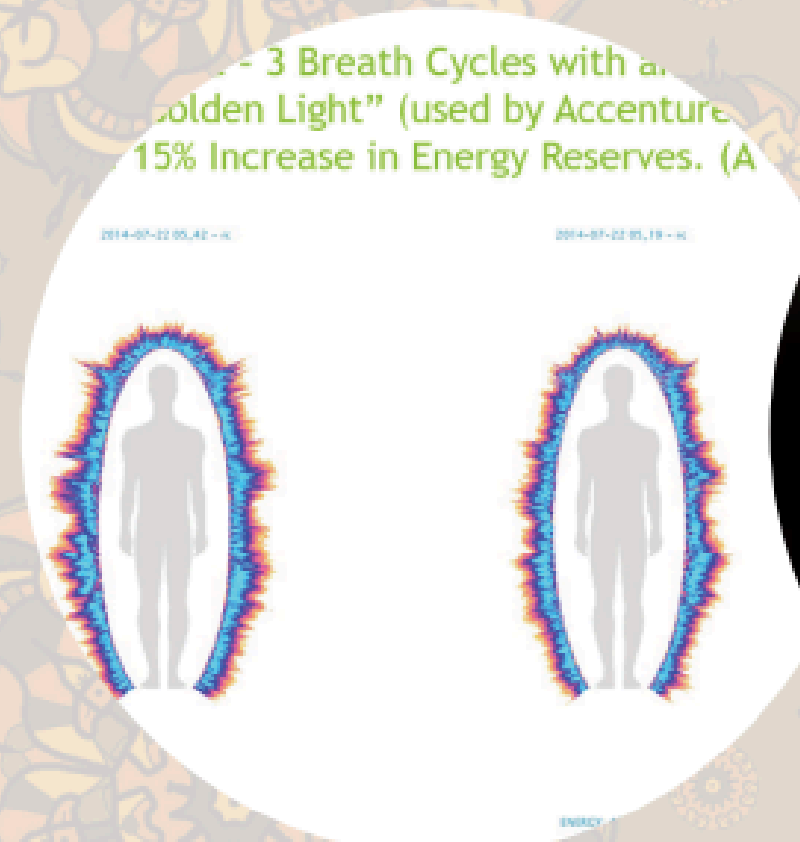

TRACING OUR DECADE LONG JOURNEY

BUSINESS PLAN

THROUGH GDV SCAN BASED THERAPY WE MEASURE PRE AND POST SCANS OF OUR CLIENTS, TO ENSURE OUR CLIENTS ARE WELL TREATED THROUGH OUR TECHNIQUES

CLIENTS FEEDBACK

WE HAVE DEVELOPED OUR OILS AFTER SEEKING EXTENSIVE FEEDBACK FROM OUR CLIENTS, REGARDING THE OUTCOME OF THE THERAPY

CUSTOMIZED SOLUTIONS

WE HAVE DEVISED BESPOKE CUSTOMIZED SOLUTIONS FOR HEALTH AND WELLNESS