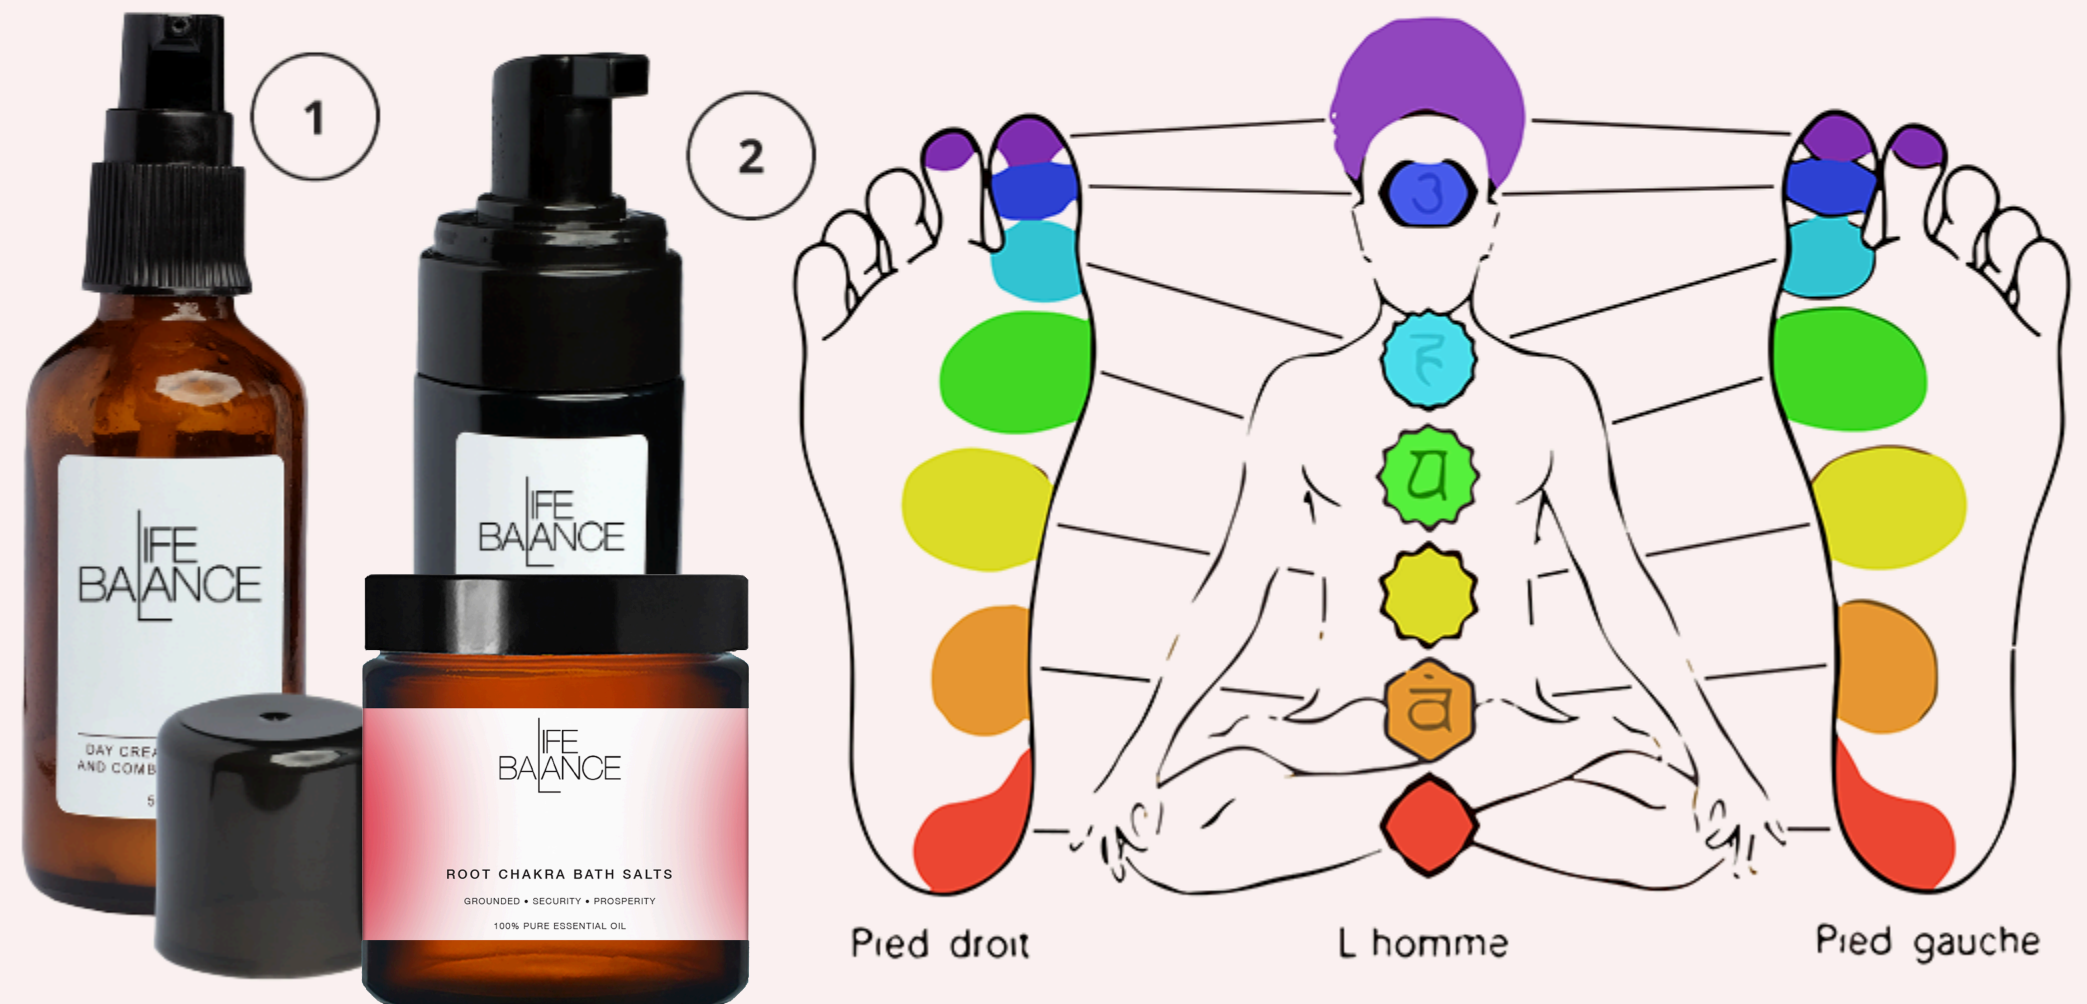

How to apply them

1 INHALE

Add a few drops to your bath for a soothing and invigorating aroma experience. It works on Olfactory.

2 PALMS FOOT DETOX

A few drops will fill the body with a fresh and uplifting aroma.

3 BATH -SOAK

help purge negativity and leave you feeling cleansed and renewed.